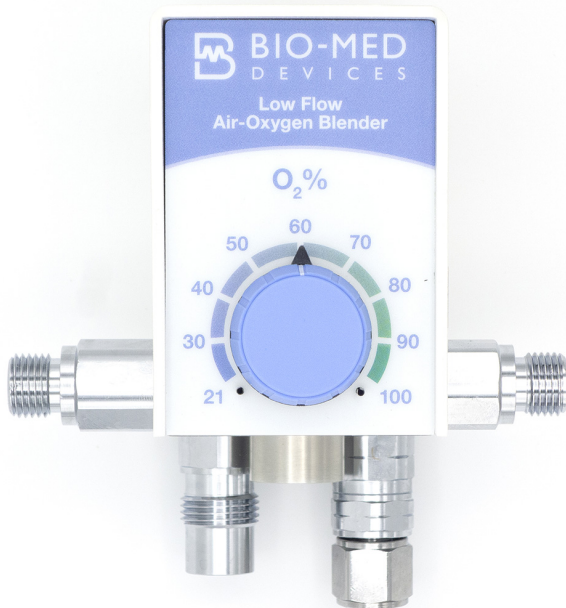

Air/Oxygen Blenders 2003

Part Number: 2003

Flow Range: 0 to 30 LPM

Input Port Fittings: DISS (for NIST add Part # 2007 to your order)

Output Port Fittings: DISS

Output Port Flow Range:

Left – 0-15 LPM Flowmeter (green O₂ label) Bottom
– 3-30 LPM (no bleed)

0-30 LPM (with bleed)

Right – Knob to switch bleed on & off

Bleed for Flows <3 LPM: 3 LPM

Size: 5.6W x 6.7H x 4.6D inches
14.2W x 17.0H x 11.7D cm

Weight: 3.5 lbs./1.6Kg