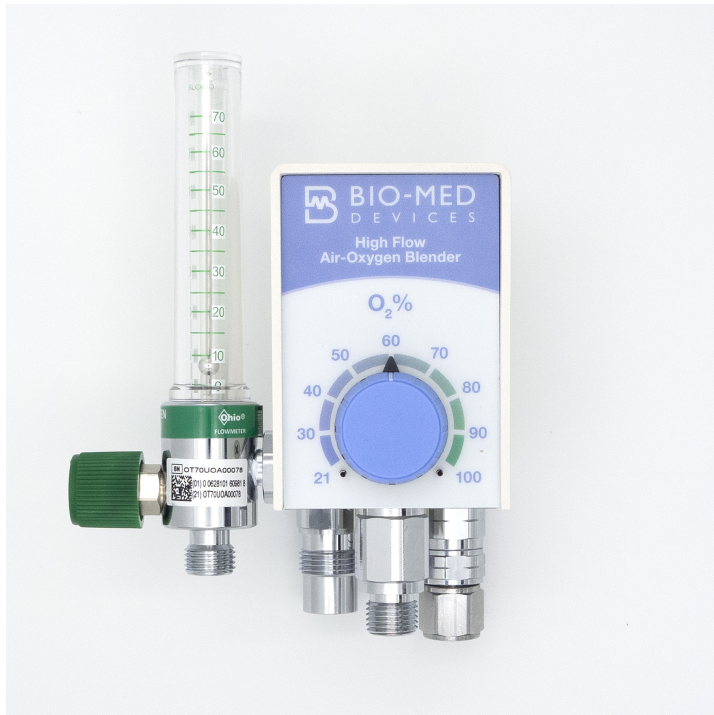

# Air/Oxygen Blenders 2002F70D

**Part Number:** 2002F70D

**Flow Range:** 15 to 120LPM

**Input Port Fittings:** DISS (for NIST add Part # 2007 to your order)

**Output Port Fittings:** DISS

**Output Port Flow Range:**

Left – 15-70 LPM Flowmeter (white O<sub>2</sub> label)

Bottom – 15-120 LPM

Right – Plugged

**Bleed:** None

**Size:** 4.9W x 7.0H x 4.6D inches  
12.5W x 17.8H x 11.7D cm

**Weight:** 3.5 lbs./1.6Kg