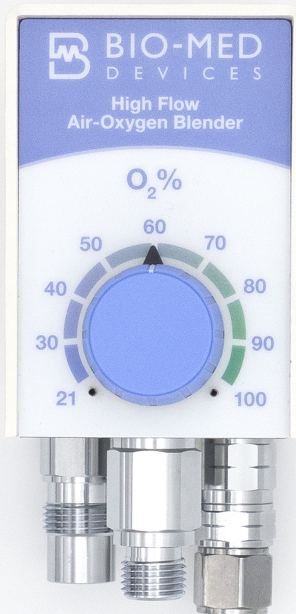

Air/Oxygen Blenders 2002

Part Number: 2002

Flow Range: 15 to 120LPM

Input Port Fittings: DISS (for NIST add Part # 2007 to your order)

Output Port Fittings: DISS

Output Port Flow Range:

Left – Plugged Bottom – 15-120 LPM

Right – Plugged

Bleed: None

Size: 2.5W x 5.4H x 4.6D inches

6.4W x 13.7H x

11.7D cm

Weight: 3.1 lbs./1.4Kg